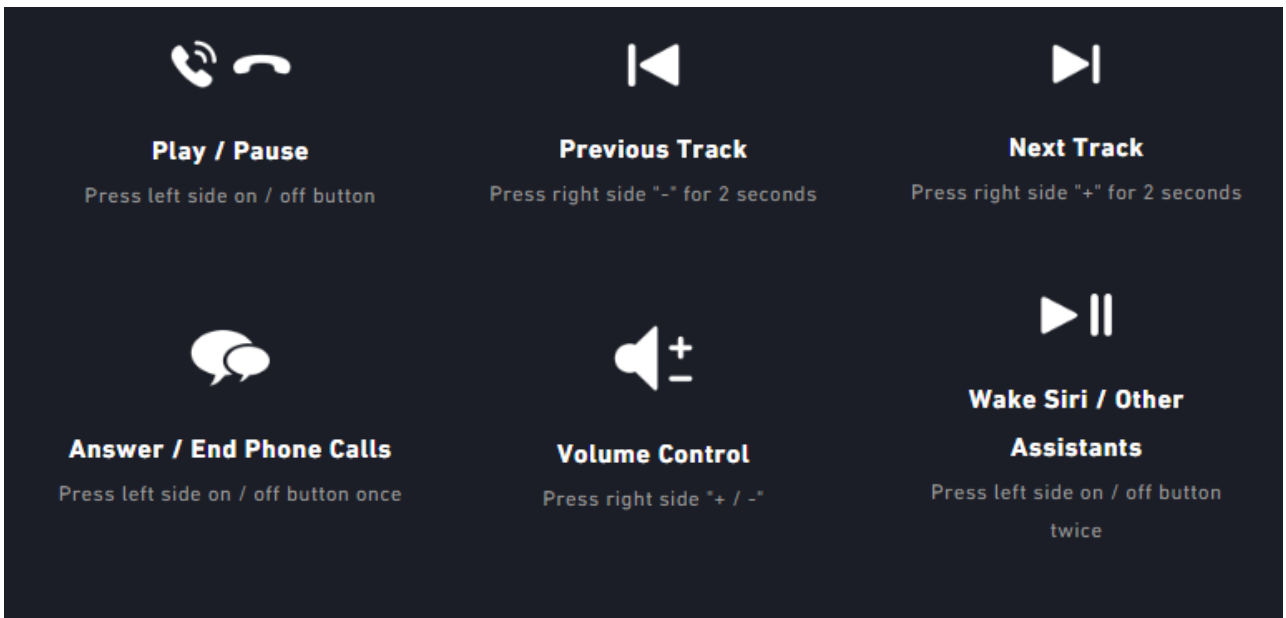

Application Scenario

Stylish, Lightweight, Stable