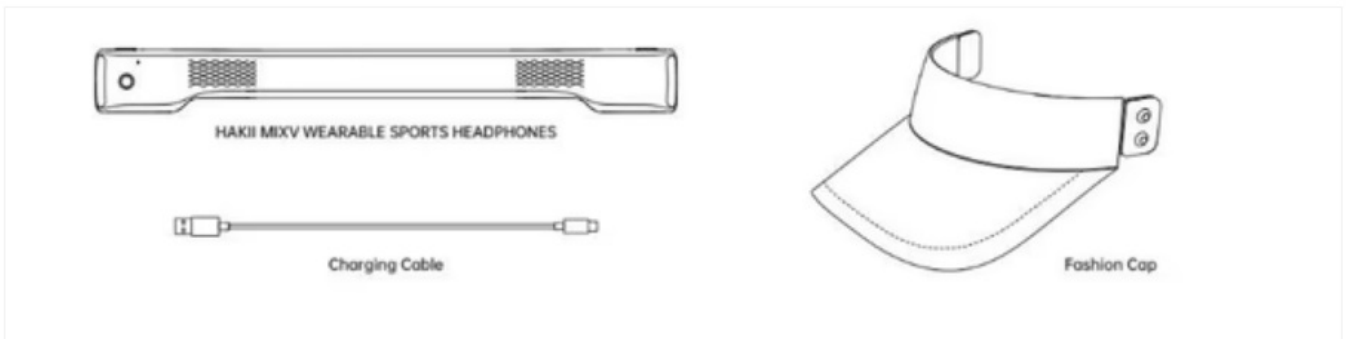


 HAKII
MIXV Smart Bluetooth Visor
Headphones

HAKII MIXV Smart Bluetooth Visor Headphones User Manual

What's in the Box

Overview

How to Wear

1. Install the fashionable Cap onto the main body of the wearable earphone through the clips.

2. Wear the fashionable Cap in the direction shown and adjust to fit by adjusting the position of left and right chambers.

Start-Up and Bluetooth Connection

1. POWER ON: In power off state, long press the MFB for 3s to enter the pairing mode with the blue light blinks