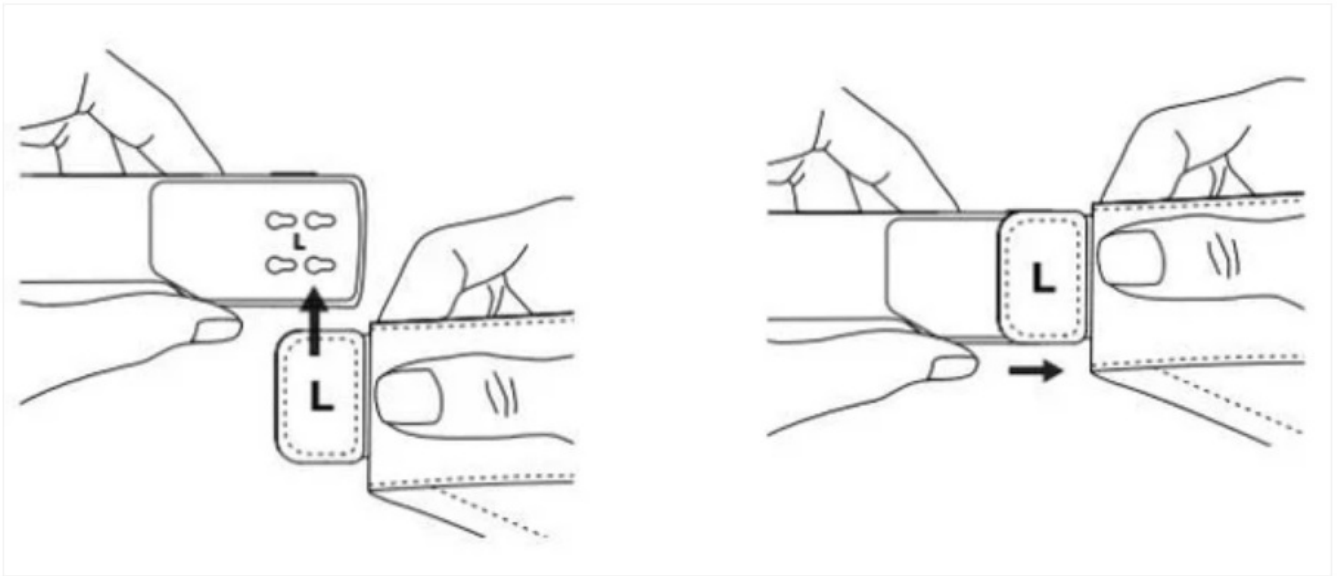


 HAKII
MIXV Smart Bluetooth Visor
Headphones

HAKII MIXV Smart Bluetooth Visor Headphones User Manual

What's in the Box

Overview

How to Wear

1. Install the fashionable Cap onto the main body of the wearable earphone through the clips.

2. Wear the fashionable Cap in the direction shown and adjust to fit by adjusting the position of left and right chambers.

Start-Up and Bluetooth Connection

1. POWER ON: In power off state, long press the MFB for 3s to enter the pairing mode with the blue light blinks