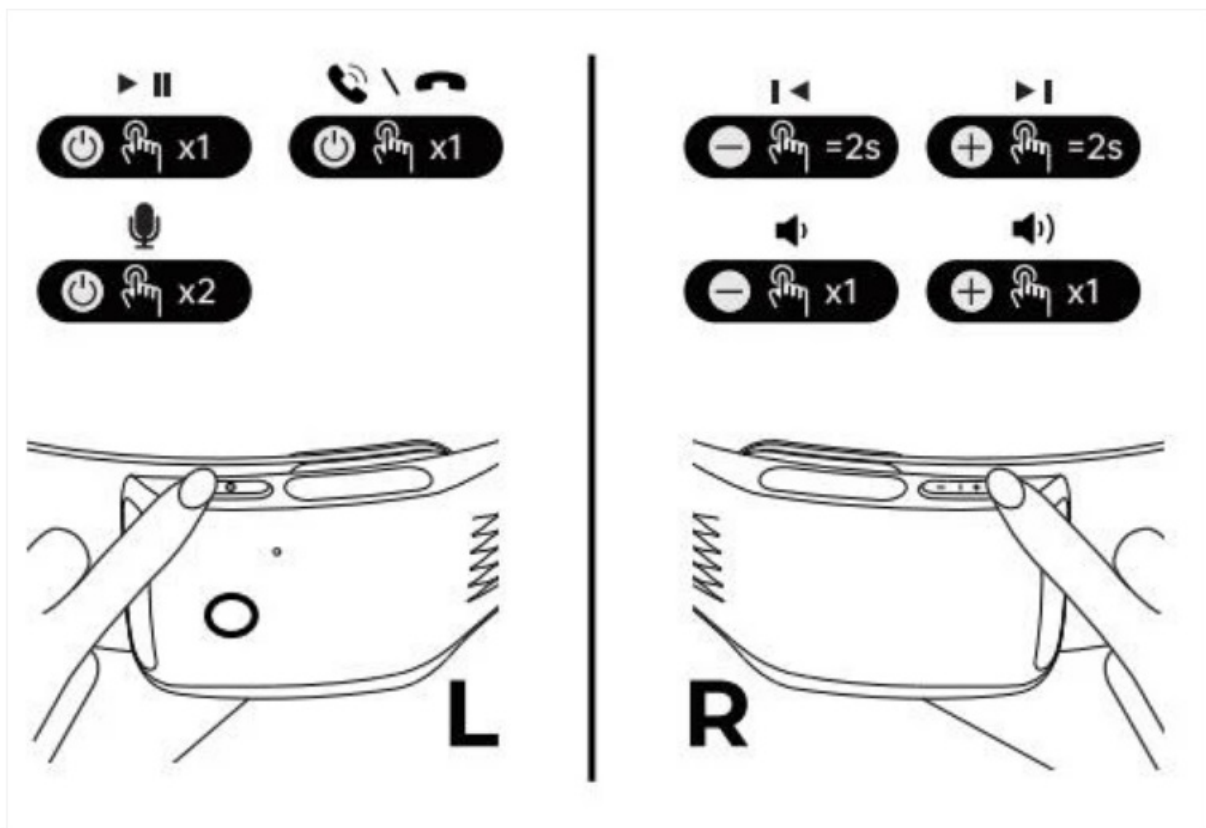


 HAKII
MIXV Smart Bluetooth Visor
Headphones

HAKII MIXV Smart Bluetooth Visor Headphones User Manual

What's in the Box

Overview

How to Wear

1. Install the fashionable Cap onto the main body of the wearable earphone through the clips.

2. Wear the fashionable Cap in the direction shown and adjust to fit by adjusting the position of left and right chambers.

Start-Up and Bluetooth Connection

1. POWER ON: In power off state, long press the MFB for 3s to enter the pairing mode with the blue light blinks

How to Control

1. Play/Pause: Short press the MFB
2. Voice assistant/Siri: Double press the MFB
3. Answer incoming call: Short press the MFB
4. Hang up: Short press the MFB
5. Previous song: Long press the volume – button for 2s
6. Next song: Long press the volume + button for 2s
7. Increase volume: Short press the volume + button
8. Decrease volume: Short press the volume – button