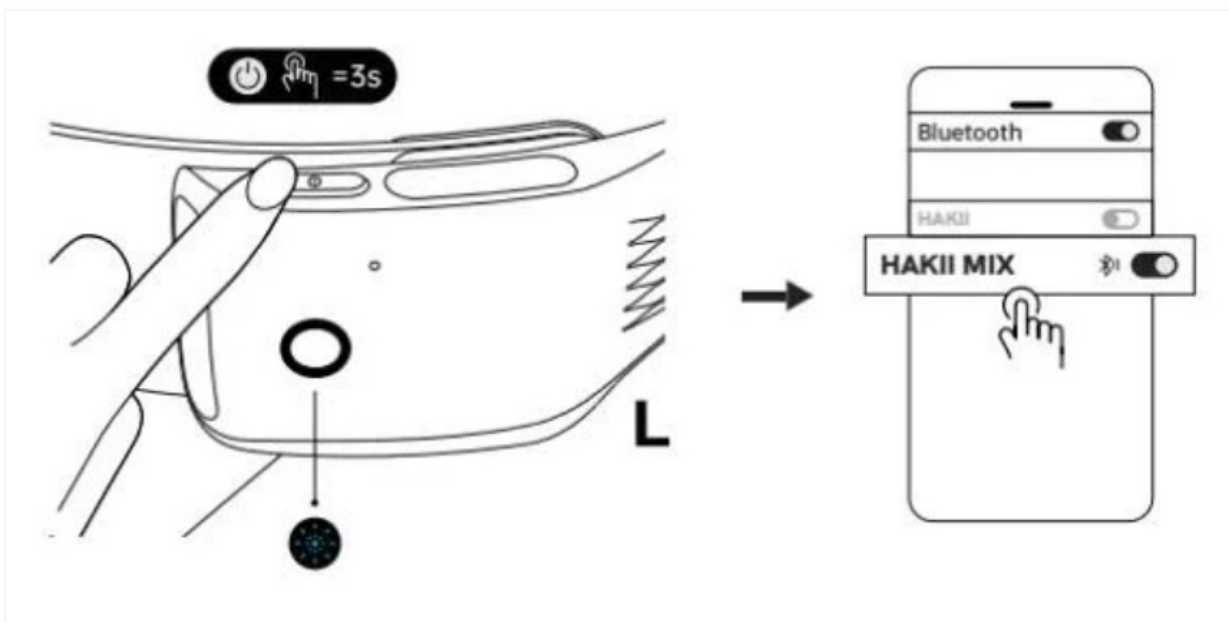


 HAKII
MIXV Smart Bluetooth Visor
Headphones

HAKII MIXV Smart Bluetooth Visor Headphones User Manual

What's in the Box

Overview

How to Wear

1. Install the fashionable Cap onto the main body of the wearable earphone through the clips.

2. Wear the fashionable Cap in the direction shown and adjust to fit by adjusting the position of left and right chambers.

Start-Up and Bluetooth Connection

1. POWER ON: In power off state, long press the MFB for 3s to enter the pairing mode with the blue light blinks