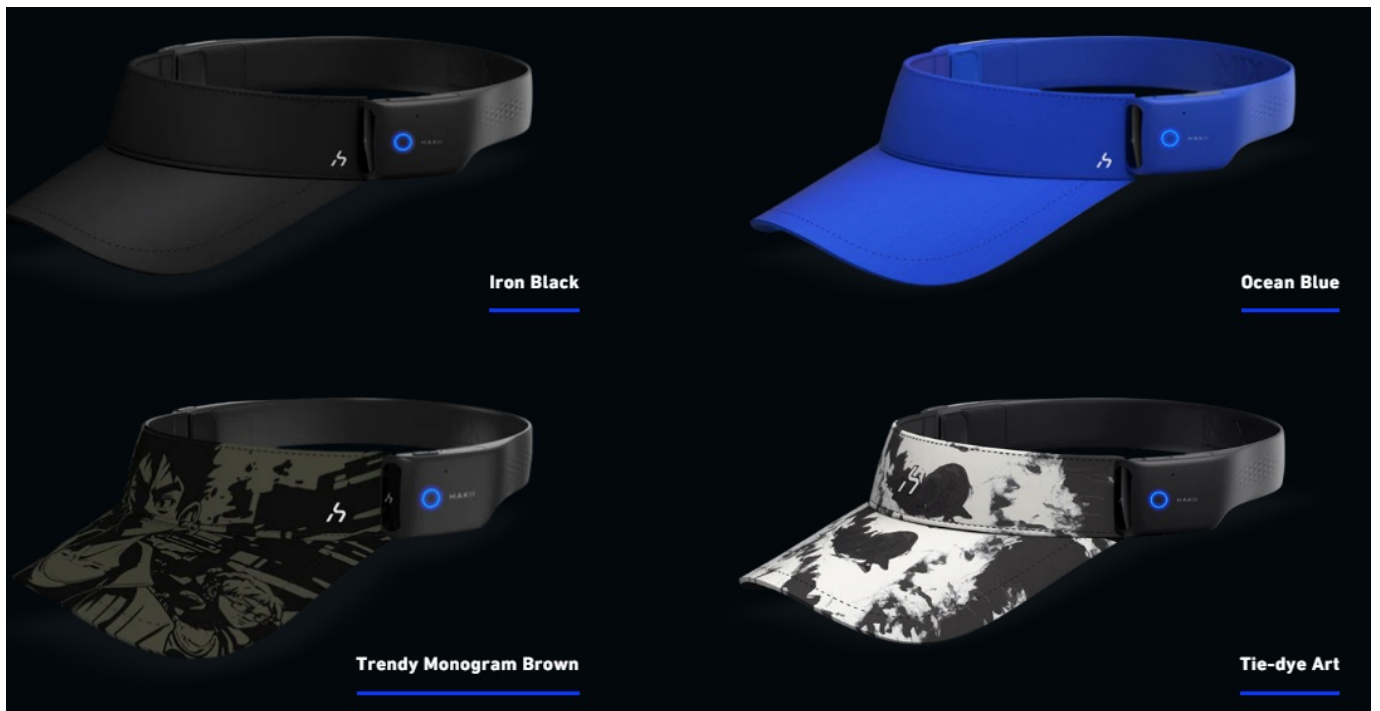

Never-Fall Design

With the secure headband design, you no longer need to worry about earbuds falling out. Possibly the most secure-fitting headphones on the market, the HAKII MIXV visor headphones help you take on any intensive activities.

Marathon-level Playback Time

With up to 8 hours of listening time, HAKII MIXV will be powerful enough for even a full marathon. It takes only 1.5-2 hours to fully charge the device with a USB Type-C charging port.