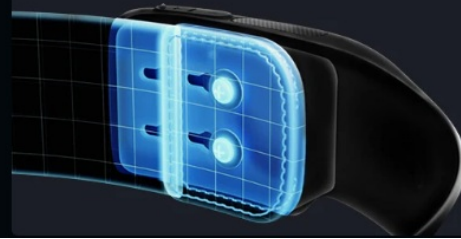


 HAKII
MIXV Smart Bluetooth Visor
Headphones

HAKII MIXV Smart Bluetooth Visor Headphones User Manual

What's in the Box

Overview

How to Wear

1. Install the fashionable Cap onto the main body of the wearable earphone through the clips.

Operations

Application Scenario

Stylish, Lightweight, Stable

Lightweight
115g ± 3g

S 20.5-21.3in

M 21.2-22.4in

L 22.4-23.6in

Adjustable
Magnetic
Clips on
Both Sides