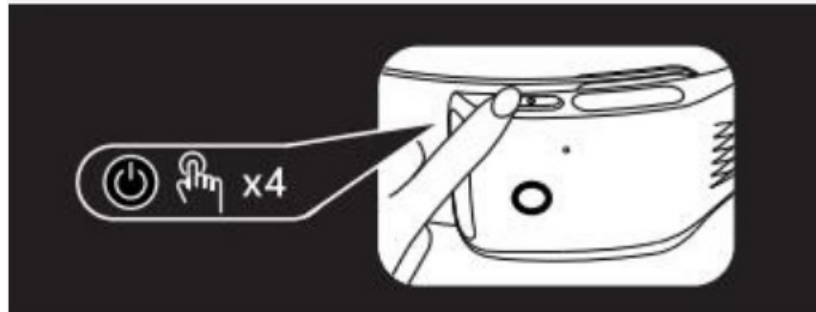

2. PAIRING: Search for the Bluetooth name: HAKII MIX through the phone and click on the pairing name to pair
3. PAIRING SUCCESSFUL: Blue light stays on

Pairing Rest

In the power-on state, press the left MFB button for 4 times.