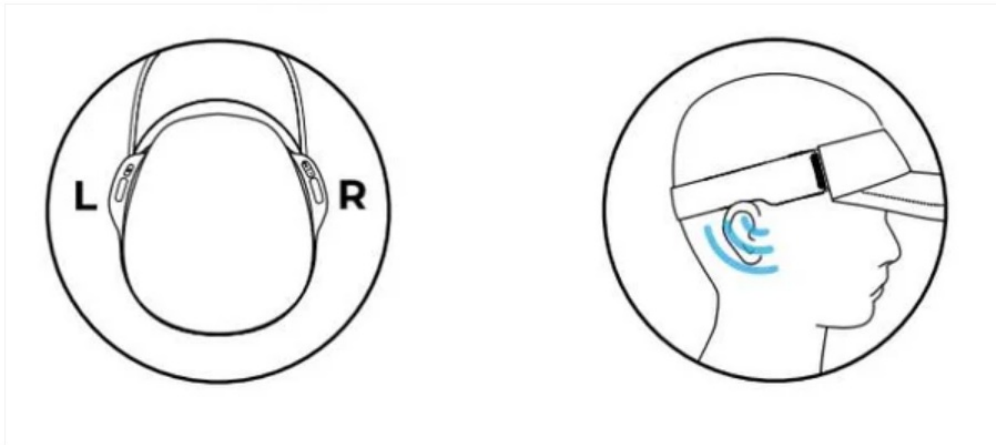


 HAKII
MIXV Smart Bluetooth Visor
Headphones

HAKII MIXV Smart Bluetooth Visor Headphones User Manual

What's in the Box

Overview

How to Wear

1. Install the fashionable Cap onto the main body of the wearable earphone through the clips.

2. Wear the fashionable Cap in the direction shown and adjust to fit by adjusting the position of left and right chambers.

Start-Up and Bluetooth Connection

1. POWER ON: In power off state, long press the MFB for 3s to enter the pairing mode with the blue light blinks