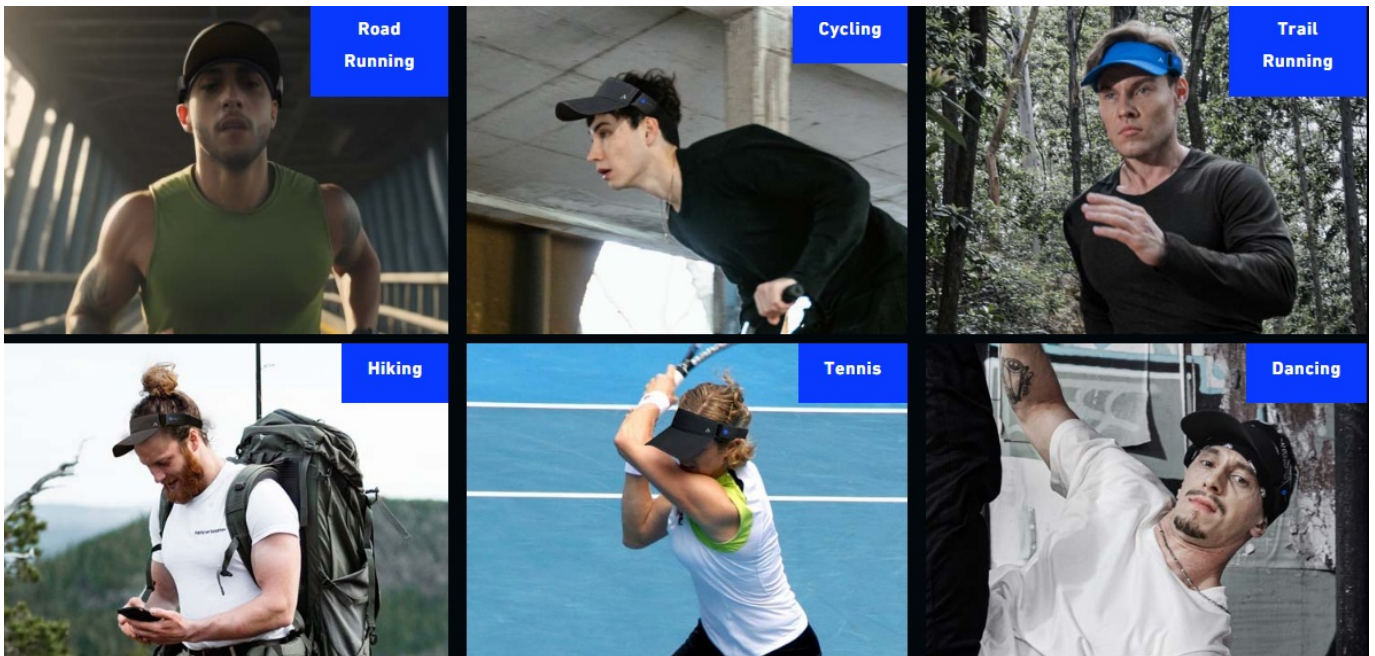

Operations

Application Scenario

Stylish, Lightweight, Stable

Lightweight
115g ± 3g

S 20.5-21.3in

M 21.2-22.4in

L 22.4-23.6in

Adjustable
Magnetic
Clips on
Both Sides