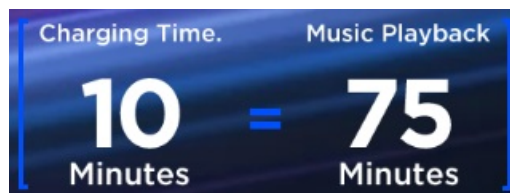

IPX5 Water Resistant

Built to withstand splashes, sweat, and rain, perfect for outdoor.

Instant Connection & Binaural Low-Latency

Bluetooth 5.3 running core with lower latency and continuous connection. With the help of the latest Bluetooth 5.3 technology, these smart visor headphones provide stable and fast connectivity and low latency listening experience.

Operations