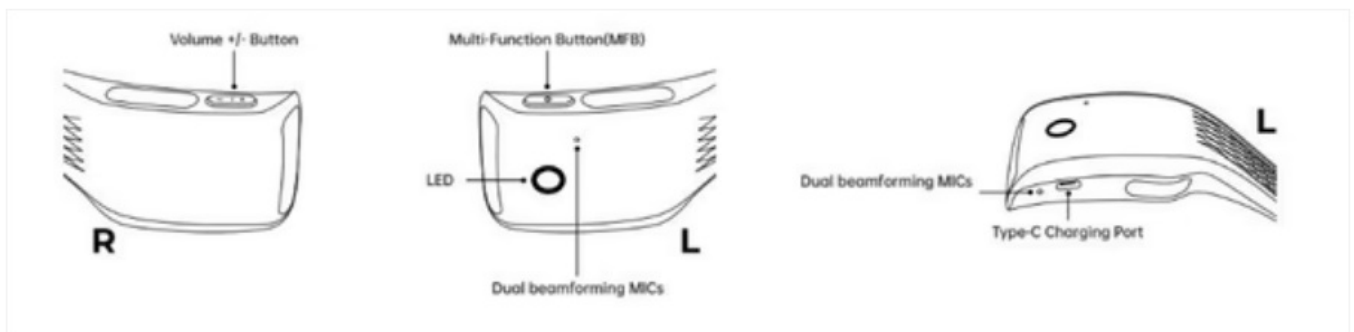


 HAKII
MIXV Smart Bluetooth Visor
Headphones

HAKII MIXV Smart Bluetooth Visor Headphones User Manual

What's in the Box

Overview

How to Wear

1. Install the fashionable Cap onto the main body of the wearable earphone through the clips.

2. Wear the fashionable Cap in the direction shown and adjust to fit by adjusting the position of left and right chambers.

Start-Up and Bluetooth Connection

1. POWER ON: In power off state, long press the MFB for 3s to enter the pairing mode with the blue light blinks