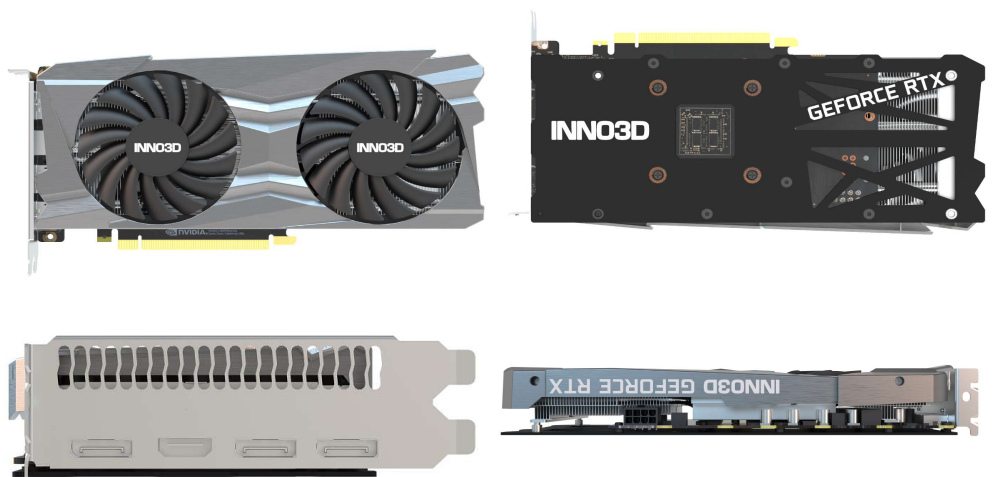

Product Packing Information

Type	Color Box DIM(LxWxH)	PCS/CTN	Master DIM. (LxWxH)	G.W.	Volume
BOX	293 x 182 x 73mm	10	387 x 381 x 346mm	8.5	0.5cbm