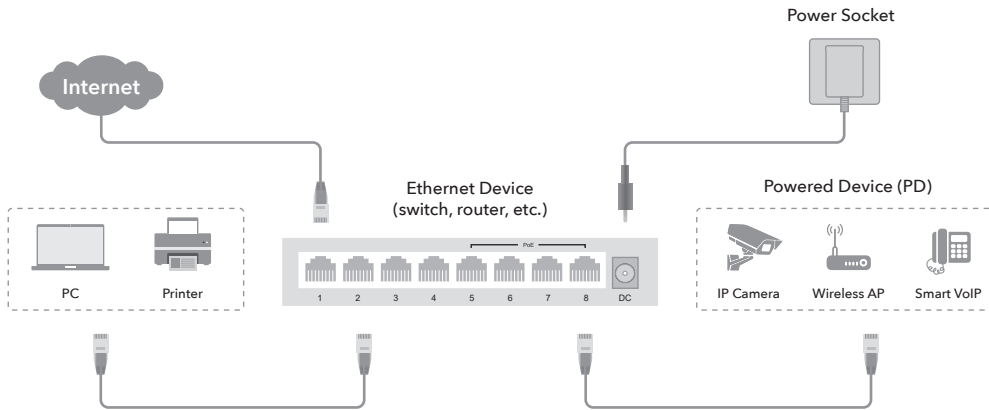

1 Hardware Connection

2 Physical Appearance

Front board

Back board

3 Specifications

| | |
|-----------------------|--|
| Model | GS1008P |
| Power supply | External 60W Power Supply |
| Voltage Range | DC48~57V |
| Switch Consumption | <5W |
| Speed | 1~8 Port : 10/100/1000Mbps |
| Transmission Distance | 100Meter (328ft) |
| Ethernet Standard | IEEE 802.3x/IEEE 802.3/802.3u/ 802.3ab/802.3af/at |
| Switching capacity | 16G |
| MAC Address | 2K MAC address table |

4 LED and Interface Explanation

| | | |
|-----------------|---------------|---|
| | ON | The port is connected |
| Link/Act | Blinks | The port is receiving or transmitting data |
| | OFF | The port is not linked successfully with the device |
| POE | ON | PD is connected |
| | OFF | No PD is connected or power forwarding fails |

cudy

Quick Installation Guide

Model: GS1008P

Trouble Shooting

- Make sure the equipment is installed according to the manufactures installation guide.
- Confirm RJ45 cable order meets EIA TIA568A or 568B standard.
- Every PoE port can provide PoE equipment maximum power less than 30W, please do not connect the PoE equipment with power over 30W.
- Replace the equipment with a proper functioning PoE Ethernet Switch to check if the equipment is damaged.
- Please contact your vendor if trouble still exists.