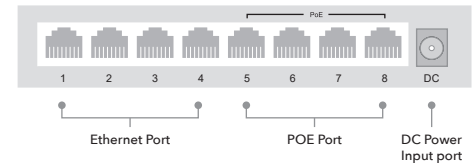

1 Hardware Connection

2 Physical Appearance

Front board

Back board

3 Specifications

| | |
|-----------------------|--|
| Model | GS1008P |
| Power supply | External 60W Power Supply |
| Voltage Range | DC48~57V |
| Switch Consumption | <5W |
| Speed | 1~8 Port : 10/100/1000Mbps |
| Transmission Distance | 100Meter (328ft) |
| Ethernet Standard | IEEE 802.3x/IEEE 802.3/802.3u/ 802.3ab/802.3af/at |
| Switching capacity | 16G |
| MAC Address | 2K MAC address table |

| | |
|-------------------------|---|
| Transfer Rate | 14,880pps for 10Mbps 148,800pps for 100Mbps 1,488,000pps for 1000Mbps |
| PoE Budget | 55W |
| PoE pin assignment | V+(RJ45 Pin 1,2), V-(RJ45 Pin 3,6) |
| Working Temperature | 0~40°C |
| Storage Temperature | -40~70°C |
| Humidity Non condensing | 0~90% |
| Dimension | 138mm x 79mm x 25mm |
| Color | Black |