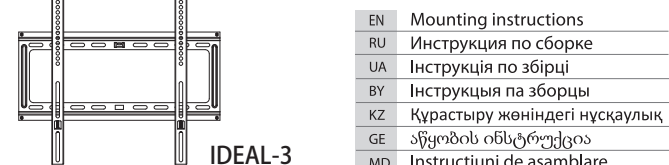

EN Thank you for your choice of the product of KROMAX company
Please study the manual before you start the installation of the product.

Caution:

The present product is the subject for concert of break wall mounting, either as for wooden framed wall with cover of thickness not more then 3cmrs. The attached mounting tools are created only for the mounting on the abovementioned surfaces. Should the wall is made of any other material, we do not advise to mount the product by your life. In such case please get the advice from the specialist.

- Before the mounting of the bracket, please get sure that that the wall doesn't contain the electrical cable, gas, sanitary stream and other uncoupling.
- The present product is for in-door use only. The out-door usage of this product will cause the destroy and breakage.

Important: Before you start the mounting, please get sure that you have got all units and compare them with list. Should you find any missing or broken units, please get in touch with our Service department by phone 8 800 5555 3

Technical service: You should run the regular check-in (minimum, 1 time within 3 month) that the units of the breaker are being stuffy fixed, thus the usage of the product will be safety.

Warranty:

- The company KROMAX provides a manufacturer’s warranty on all welded and mechanical connections of this item during the entire life period. In case of the defect, the product will be replaced or repaired for free. Should the model is out of production, KROMAX company keeps the right to replace it for the similar model by the same price and functionality
- The warranty doesn't cover the breakages, caused by: natural unit depreciation, violation of manual rules when mounting/usage of the product, changes in product construction, repair by non-authorized entities and persons.
- Should you find the damage under warranty, please send the product to the office of KROMAX company provided with the documents confirming this purchase.

RU Благодарим Вас за приобретение изделия компании Kromax
Перед сборкой и установкой данного изделия, внимательно ознакомьтесь с настоящей инструкцией.

Внимание: