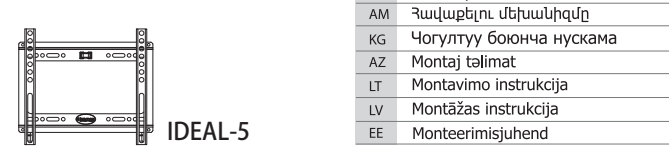

EN Thank you for your choice of the product of KROMAX company
Please study the manual before you start the installation of the product.

Caution:

The present product is the subject for concert of break wall mounting, either as for wooden framed wall with cover of thickness not more then 3cmrs. The attached mounting tools are created only for the mounting on the abovementioned surfaces. Should the wall is made of any other material, we do not advise to mount the product by your life. In such case please get the advice from the specialist.

- Before the mounting of the bracket, please get sure that that the wall doesn't contain the electrical cable, gas, sanitary stream and other uncoupling.
- The present product is for in-door use only. The out-door usage of this product will cause the destroy and breakage.

Important: Before you start the mounting, please get sure that you have got all units and compare them with list. Should you find any missing or broken units, please get in touch with our Service department by phone 8 800 5555 3

Technical service: You should run the regular check-in (minimum, 1 time within 3 month) that the units of the breaker are being stuffy fixed, thus the usage of the product will be safety.

Warranty:

- The company KROMAX provides a manufacturer’s warranty on all welded and mechanical connections of this item during the entire life period. In case of the defect, the product will be replaced or repaired for free. Should the model is out of production, KROMAX company keeps the right to replace it for the similar model by the same price and functionality
- The warranty doesn't cover the breakages, caused by: natural unit depreciation, violation of manual rules when mounting/usage of the product, changes in product construction, repair by non-authorized entities and persons.
- Should you find the damage under warranty, please send the product to the office of KROMAX company provided with the documents confirming this purchase.

RU Благодарим Вас за приобретение изделия компании Kromax
Перед сборкой и установкой данного изделия, внимательно ознакомьтесь с настоящей инструкцией.

Внимание: