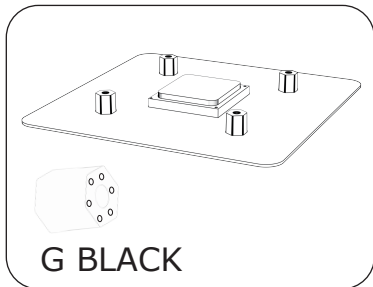

E

I BROWN

STANDARD FIX WITH LOCK

VERTICAL FIX

J BLACK

VERTICAL FIX

STANDARD FIX

INTEL 115X/1200/1700/1366 BRACKET