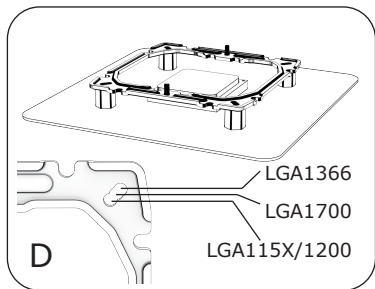

E

I BROWN

STANDARD FIX WITH LOCK

VERTICAL FIX

J BLACK

VERTICAL FIX

STANDARD FIX

INTEL 115X/1200/1700/1366 BRACKET