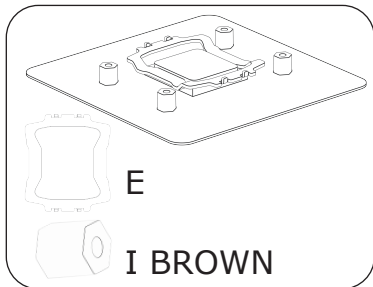

INSTALLATION GUIDE

GAMMA500 SERIES
5 Heat-Pipes Tower CPU Cooler

COMPONENTS

A

B

K

C

D

E

F

G BLACK

H SILVER

I BROWN

J BLACK

AMD AM4 BRACKET

REMOVE
MB BRACKET

E

I BROWN

STANDARD FIX WITH LOCK

VERTICAL FIX

J BLACK

VERTICAL FIX

STANDARD FIX

INTEL 115X/1200/1700/1366 BRACKET