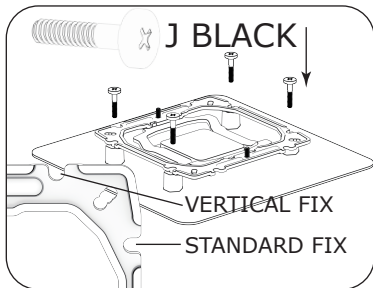

E

I BROWN

STANDARD FIX WITH LOCK

VERTICAL FIX

J BLACK

VERTICAL FIX

STANDARD FIX

INTEL 115X/1200/1700/1366 BRACKET