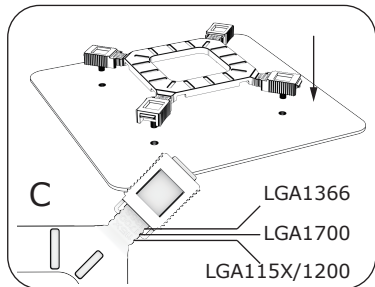

E

I BROWN

STANDARD FIX WITH LOCK

VERTICAL FIX

J BLACK

VERTICAL FIX

STANDARD FIX

INTEL 115X/1200/1700/1366 BRACKET