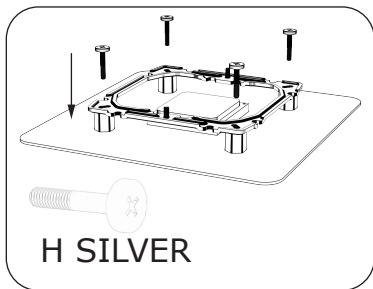

E

I BROWN

STANDARD FIX WITH LOCK

VERTICAL FIX

J BLACK

VERTICAL FIX

STANDARD FIX

INTEL 115X/1200/1700/1366 BRACKET