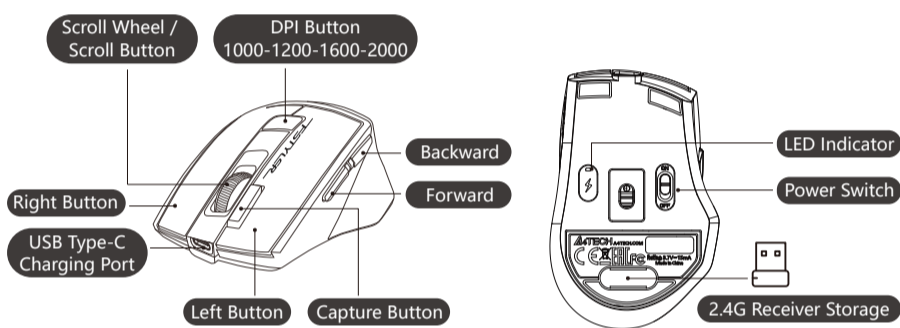

130*70mm

FG45C Air
FG45CS Air

QUICK START GUIDE

WHAT'S IN THE BOX

2.4G Wireless Mouse

USB Type-C Adaptor

Nano USB Receiver

USB Type-C Charging Cable

User Manual

KNOW YOUR PRODUCT

[Desk + Air] DUAL FUNCTIONS

Just lift up the mouse in the air to turn it into a multimedia controller.

- On the Desk**
Standard Mouse Performance
- Lift in Air**
Multimedia Player Controller

CHARGING & INDICATOR

LOW BATTERY INDICATOR

TECH SPEC

Connection: 2.4G Hz	Buttons No.: 7
Sensor: Optical	Charging Cable: 60 cm
Operation Range: 10~15 m	Size: 108 x 70 x 42 mm
Style: Right-Handed Fit	Weight: 80 g (w/ battery)
Report Rate: 125 Hz	System: Windows 7/8/8.1/10/11
Resolution: 1000-1200-1600-2000 DPI	