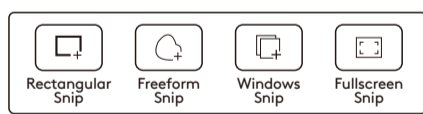

SCREENSHOT CAPTURES

1. One click the capture button.
2. Select the screenshot type by pressing the left key.
3. Long press the left key and move the mouse cursor to capture the screen area.
4. Release the left key and the screenshot will be recorded.
5. You can paste the screenshot to another application.

*** Only supports Windows 10/11 or later.