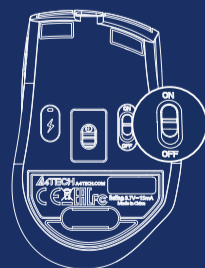

Lift in AIR

Left Key: No Air Function
Right Key: Play / Pause
Capture Button*: Open Browser
Wheel: Volume Up / Down
Wheel Button: Mute
DPI Button*: Open Media Player
Forward Button: Previous Track
Backward Button: Next Track

SCREENSHOT CAPTURES

- One click the capture button.
- Select the screenshot type by pressing the left key.
- Long press the left key and move the mouse cursor to capture the screen area.
- Release the left key and the screenshot will be recorded.
- You can paste the screenshot to another application.

*** Only supports Windows 10/11 or later.

CONNECTING 2.4G DEVICE

- Plug the receiver into the computer's USB port.
- Use the Type-C adaptor to connect the receiver with the computer's Type-C port.

- Turn the mouse power switch to on.