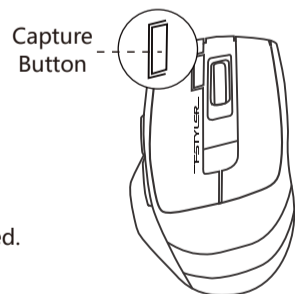

130*70mm

FG45C Air
FG45CS Air

QUICK START GUIDE

WHAT'S IN THE BOX

2.4G Wireless Mouse

USB Type-C Adaptor

Nano USB Receiver

USB Type-C Charging Cable

User Manual

KNOW YOUR PRODUCT

[Desk + Air] DUAL FUNCTIONS

Just lift up the mouse in the air to turn it into a multimedia controller.

1. **On the Desk**
   Standard Mouse Performance
2. **Lift in Air**
   Multimedia Player Controller

Lift in AIR

Left Key: No Air Function
Right Key: Play / Pause
Capture Button*: Open Browser
Wheel: Volume Up / Down
Wheel Button: Mute
DPI Button*: Open Media Player
Forward Button: Previous Track
Backward Button: Next Track

SCREENSHOT CAPTURES

1. One click the capture button.
2. Select the screenshot type by pressing the left key.
3. Long press the left key and move the mouse cursor to capture the screen area.
4. Release the left key and the screenshot will be recorded.
5. You can paste the screenshot to another application.

*** Only supports Windows 10/11 or later.

CONNECTING 2.4G DEVICE

1. Plug the receiver into the computer's USB port.
2. Use the Type-C adaptor to connect the receiver with the computer's Type-C port.

1. Turn the mouse power switch to on.

CHARGING & INDICATOR

LOW BATTERY INDICATOR

TECH SPEC

Connection: 2.4G Hz	Buttons No.: 7
Sensor: Optical	Charging Cable: 60 cm
Operation Range: 10~15 m	Size: 108 x 70 x 42 mm
Style: Right-Handed Fit	Weight: 80 g (w/ battery)
Report Rate: 125 Hz	System: Windows 7/8/8.1/10/11
Resolution: 1000-1200-1600-2000 DPI	

Q & A