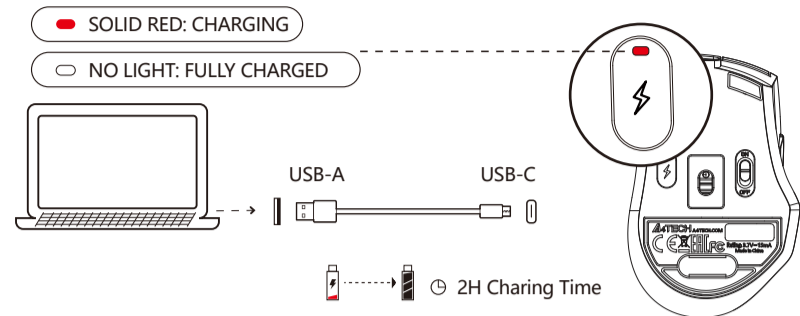

*** Only supports Windows 10/11 or later.

CONNECTING 2.4G DEVICE

- Plug the receiver into the computer's USB port.
- Use the Type-C adaptor to connect the receiver with the computer's Type-C port.

- Turn the mouse power switch to on.

CHARGING & INDICATOR

LOW BATTERY INDICATOR

TECH SPEC

Connection: 2.4G Hz	Buttons No.: 7
Sensor: Optical	Charging Cable: 60 cm
Operation Range: 10~15 m	Size: 108 x 70 x 42 mm
Style: Right-Handed Fit	Weight: 80 g (w/ battery)
Report Rate: 125 Hz	System: Windows 7/8/8.1/10/11
Resolution: 1000-1200-1600-2000 DPI	