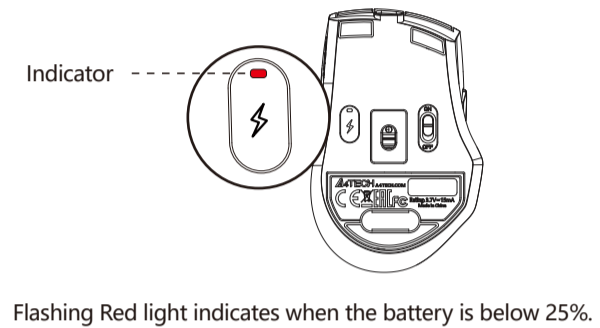

*** Only supports Windows 10/11 or later.

CONNECTING 2.4G DEVICE

- Plug the receiver into the computer's USB port.
- Use the Type-C adaptor to connect the receiver with the computer's Type-C port.

- Turn the mouse power switch to on.

CHARGING & INDICATOR

LOW BATTERY INDICATOR

TECH SPEC

Connection: 2.4G Hz	Buttons No.: 7
Sensor: Optical	Charging Cable: 60 cm
Operation Range: 10~15 m	Size: 108 x 70 x 42 mm
Style: Right-Handed Fit	Weight: 80 g (w/ battery)
Report Rate: 125 Hz	System: Windows 7/8/8.1/10/11
Resolution: 1000-1200-1600-2000 DPI	