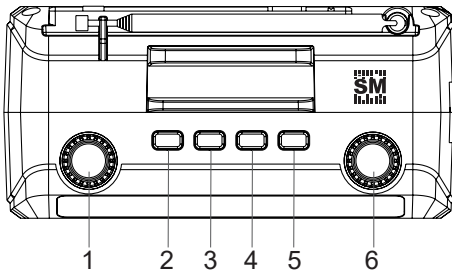

Description

1. Tuning dial
2. **||** (PLAY/PAUSE) button
3. **◀** (PREVIOUS) button
4. **▶** (NEXT) button
5. MODE button
6. Volume knob / ON/OFF switch
7. LED lamp
8. Telescopic antenna
9. LED lamp switch
10. DC 5V charging port (micro USB)
11. TF card slot
12. USB port
13. AUX IN 3.5mm
14. Band selector
15. Solar panel