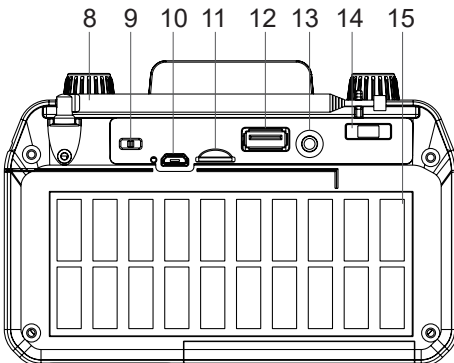

Description

1. Tuning dial
2. **||** (PLAY/PAUSE) button
3. **◀** (PREVIOUS) button
4. **▶** (NEXT) button
5. MODE button
6. Volume knob / ON/OFF switch
7. LED lamp
8. Telescopic antenna
9. LED lamp switch
10. DC 5V charging port (micro USB)
11. TF card slot
12. USB port
13. AUX IN 3.5mm
14. Band selector
15. Solar panel