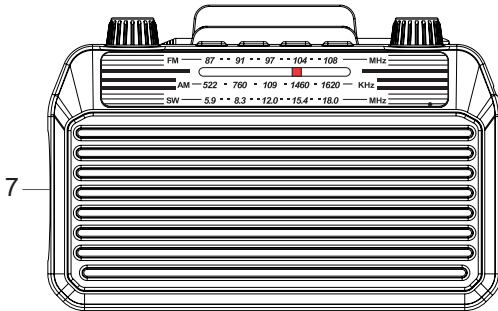

Description

1. Tuning dial
2. **||** (PLAY/PAUSE) button
3. **◀** (PREVIOUS) button
4. **▶** (NEXT) button
5. MODE button
6. Volume knob / ON/OFF switch
7. LED lamp
8. Telescopic antenna
9. LED lamp switch
10. DC 5V charging port (micro USB)
11. TF card slot
12. USB port
13. AUX IN 3.5mm
14. Band selector
15. Solar panel