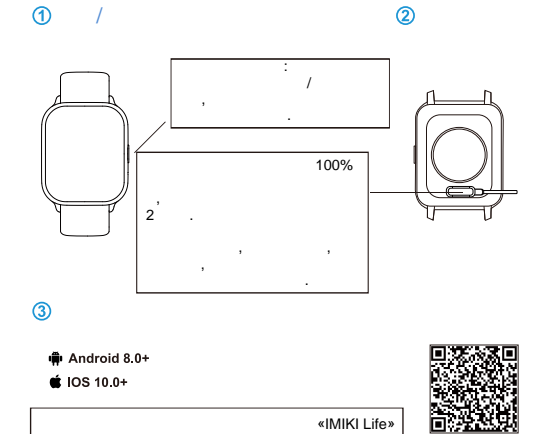

IMIKI ST2

QR-

Connection steps

30-60

30 60

Click the screen to play

SOS

SOS