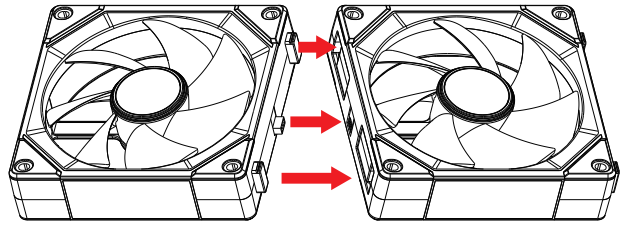

▼ Replace

01

02

03

▼ Connect

OR

▼ Instruction

Additional Purchase