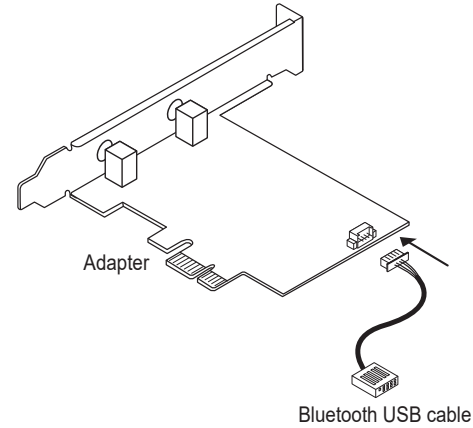

810600217

Hardware Installation

1. Turn off your computer, unplug the power cable then remove the case panel.

2. Connect the provided Bluetooth USB cable to the adapter.

3. Locate an available PCIE X1 slot and carefully insert the adapter.

Note: If the bracket is not suitable for your computer, detach it from the adapter's board and replace it with the low-profile bracket.

4. Locate an available USB connector and carefully plug the Bluetooth USB cable into it.