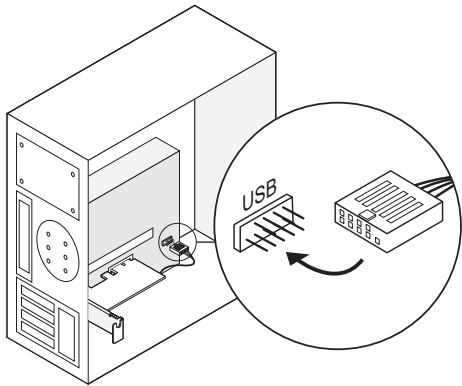

810600217

Hardware Installation

1. Turn off your computer, unplug the power cable then remove the case panel.

2. Connect the provided Bluetooth USB cable to the adapter.

3. Locate an available PCIE X1 slot and carefully insert the adapter.

Note: If the bracket is not suitable for your computer, detach it from the adapter's board and replace it with the low-profile bracket.

4. Locate an available USB connector and carefully plug the Bluetooth USB cable into it.