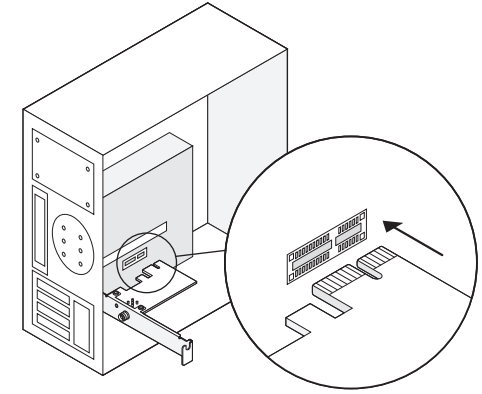

810600217

Hardware Installation

1. Turn off your computer, unplug the power cable then remove the case panel.

2. Connect the provided Bluetooth USB cable to the adapter.

3. Locate an available PCIE X1 slot and carefully insert the adapter.

Note: If the bracket is not suitable for your computer, detach it from the adapter's board and replace it with the low-profile bracket.

4. Locate an available USB connector and carefully plug the Bluetooth USB cable into it.