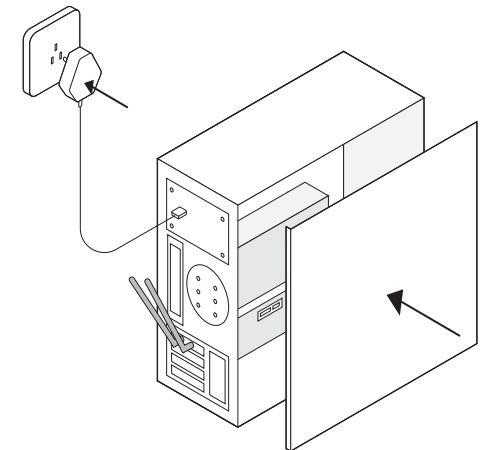

Note: If the bracket is not suitable for your computer, detach it from the adapter's board and replace it with the low-profile bracket.

4. Locate an available USB connector and carefully plug the Bluetooth USB cable into it.

5. Connect the antennas to the adapter.

WE3000 / WE3000S

WE4000

6. Replace the case panel, plug in the power cable and turn on your computer.

Note: If the Bluetooth USB cable is not correctly connected to the motherboard, Bluetooth function won't work even after driver installation.