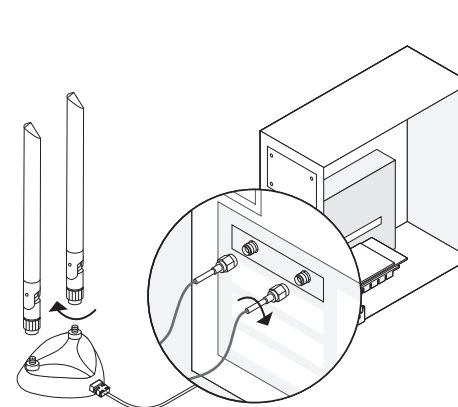

Note: If the bracket is not suitable for your computer, detach it from the adapter's board and replace it with the low-profile bracket.

4. Locate an available USB connector and carefully plug the Bluetooth USB cable into it.

5. Connect the antennas to the adapter.

WE3000 / WE3000S

WE4000

6. Replace the case panel, plug in the power cable and turn on your computer.

Note: If the Bluetooth USB cable is not correctly connected to the motherboard, Bluetooth function won't work even after driver installation.