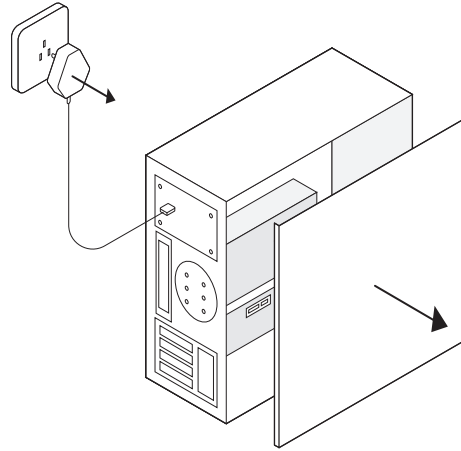

810600217

Hardware Installation

1. Turn off your computer, unplug the power cable then remove the case panel.

2. Connect the provided Bluetooth USB cable to the adapter.

3. Locate an available PCIE X1 slot and carefully insert the adapter.